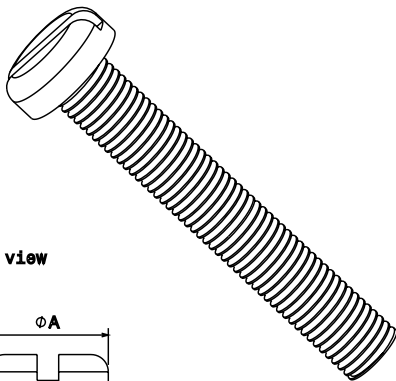

PRODUCT CODE: BM20
M4 X 20MM BRASS PAN HEAD SCREW

DESCRIPTION

Box Lid Screw - M4 Brass Pan Head Screws 20mm Length

FINISH

Self Colour

MATERIAL

Brass

PACKAGING

Packed in qty 100

ADDITIONAL NOTES

Conforms to BS EN61386-1
For use with metal and PVC conduit boxes

Isometric view

Side view

Code	A	B	C
BM6	7MM	6MM	4MM
BM10	7MM	10MM	4MM
BM12	7MM	12MM	4MM
BM16	7MM	16MM	4MM
BM20	7MM	20MM	4MM
BM25	7MM	25MM	4MM
BM30	7MM	30MM	4MM
BM35	7MM	35MM	4MM
BM40	7MM	40MM	4MM
BM50	7MM	50MM	4MM