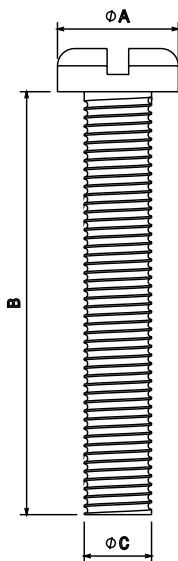

PRODUCT CODE: BM20
M4 X 20MM BRASS PAN HEAD SCREW

DESCRIPTION

Box Lid Screw - M4 Brass Pan Head Screws 20mm Length

FINISH

Self Colour

MATERIAL

Brass

PACKAGING

Packed in qty 100

ADDITIONAL NOTES

Conforms to BS EN61386-1
For use with metal and PVC conduit boxes

Isometric view

Side view

Code	A	B	C
BM6	7MM	6MM	4MM
BM10	7MM	10MM	4MM
BM12	7MM	12MM	4MM
BM16	7MM	16MM	4MM
BM20	7MM	20MM	4MM
BM25	7MM	25MM	4MM
BM30	7MM	30MM	4MM
BM35	7MM	35MM	4MM
BM40	7MM	40MM	4MM
BM50	7MM	50MM	4MM